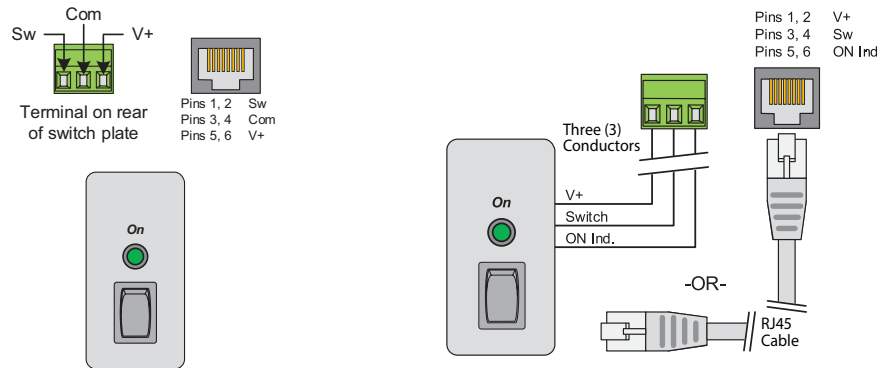

typical wiring . . . . .

Maximum wire distances:
24-gauge: 20,000 ft. (approx. 3.5 miles)
22-gauge: 31,200 ft. (approx. 5.5 miles)
18-gauge: 76,800 ft. (approx. 13.5 miles)