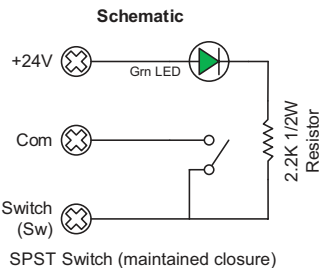

features . . . . .

- **Description:** Single pole single throw, low voltage switch with maintained closure, for applications that only use one switch. The switch is connected to a remote power control (ordered separately) to activate equipment.
- **Closure:** Maintained closure
- **Activation:** Rocker switch
- **Status Indicators:** 1 LED (green) lights when unit is on
- **Connections:** Rear connections are termination strips with wire capacity to 18-gauge. Also includes one RJ45 connector. *Note: The RJ45 connection is only compatible with Lowell remote power controls (RPC) with a single RJ45 connector and classic connections, not pass-through connections.*
- **Rackmount Panel:** The switch with black sub-plate is mounted to a 1U x 19" rackmount panel.
- **A&E Specifications:** The low voltage switch for remote activation of equipment shall be Lowell Model #RPSB-R-RJ, which shall operate in conjunction with a remote power control (ordered separately). The switch shall feature maintained closure, rear connection termination strips with wire capacity to 18-gauge, an RJ45 connector, an LED status indicator, and rocker activation switch. It shall be mounted in a 1U x 19" rackmount panel.

This switch is compatible with the following Lowell models (order separately):

#RPC-15-SCD-RJ	Remote power control
#RPC-20-SCD-RJ	Remote power control

typical wiring . . . . .

Maximum wire distances:
24-gauge: 20,000 ft. (approx. 3.5 miles)
22-gauge: 31,200 ft. (approx. 5.5 miles)
18-gauge: 76,800 ft. (approx. 13.5 miles)