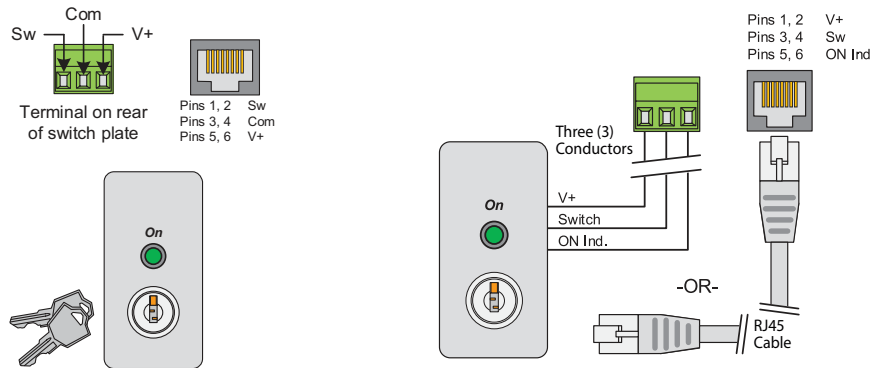

typical wiring . . . . .

Maximum wire distances:
24-gauge: 20,000 ft. (approx. 3.5 miles)
22-gauge: 31,200 ft. (approx. 5.5 miles)
18-gauge: 76,800 ft. (approx. 13.5 miles)