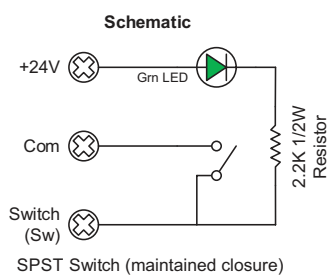

typical wiring . . . . .

Maximum wire distances:
24-gauge: 20,000 ft. (approx. 3.5 miles)
22-gauge: 31,200 ft. (approx. 5.5 miles)
18-gauge: 76,800 ft. (approx. 13.5 miles)