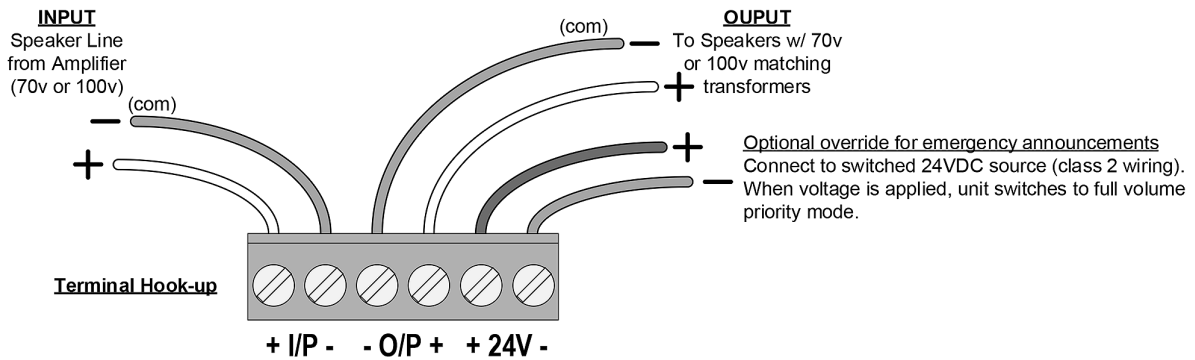

Dimensions are inches and [mm] unless stated otherwise.