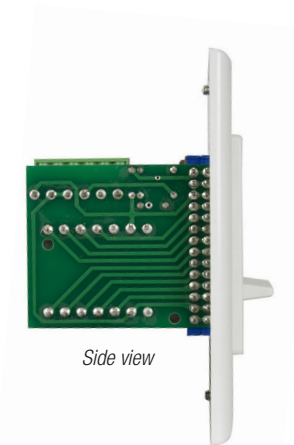

Volume control includes a decorator style wall plate with sliding bar.

Mono autoformer attenuator-style volume control provides precise level adjustment of (25V/70V/100V) single or multiple speaker lines. Includes priority relay for emergency signal bypass and wall plate with sliding bar switch to meet ADA requirements.

### FEATURES:

- 100W power rating
- 3dB per step attenuation with two positions of 6dB before “off”
- Priority Relay: 24VDC@15mA relay for applications requiring ability to override volume control with an emergency page or signal.
- Connection: Phoenix style plug-in screw termination strips for prewire convenience.
- Wire capacity up to 14-gauge
- One-gang white decorator-style wall plate with sliding bar switch. ADA compliant \*
- Dimensions: 2.75" x 4.5" x 2.375"
- Third Party Certification: ETL Listed in U.S.A. and Canada (to UL 60065)
- Installation: Mounts in a standard one-gang E.O. box with minimum depth of 2.375" (order separately).

### A&E SPECIFICATIONS:

The ADA compliant volume control attenuator with one-gang decorator style wall plate and sliding bar switch shall be Lowell SVC100-PA-DW. It shall feature 100W power rating, 3dB per step attenuation (6dB per step in last two positions before off), and a 24VDC@15mA relay for emergency/paging signals to bypass/override the attenuator. It shall include a decorator style one-gang wall plate with white finish. The device shall be designed to fit an E.O. box with minimum inside dimensions of 1.875"W x 2.688"H x 2.375"D.

### OPTIONS: (order separately)

- P1X: Surface-mount one-gang wall box (4.625" x 2.875" x 2.5") fits standard devices. Steel with half-inch knockouts, white finish. Includes U-clips.

\* Americans with Disabilities Act compliant with required activation force less than 5 lbf (ft. pounds). See ADA Accessibility Guidelines Sec. 4.27.4 online at [www.access-board.gov](http://www.access-board.gov)