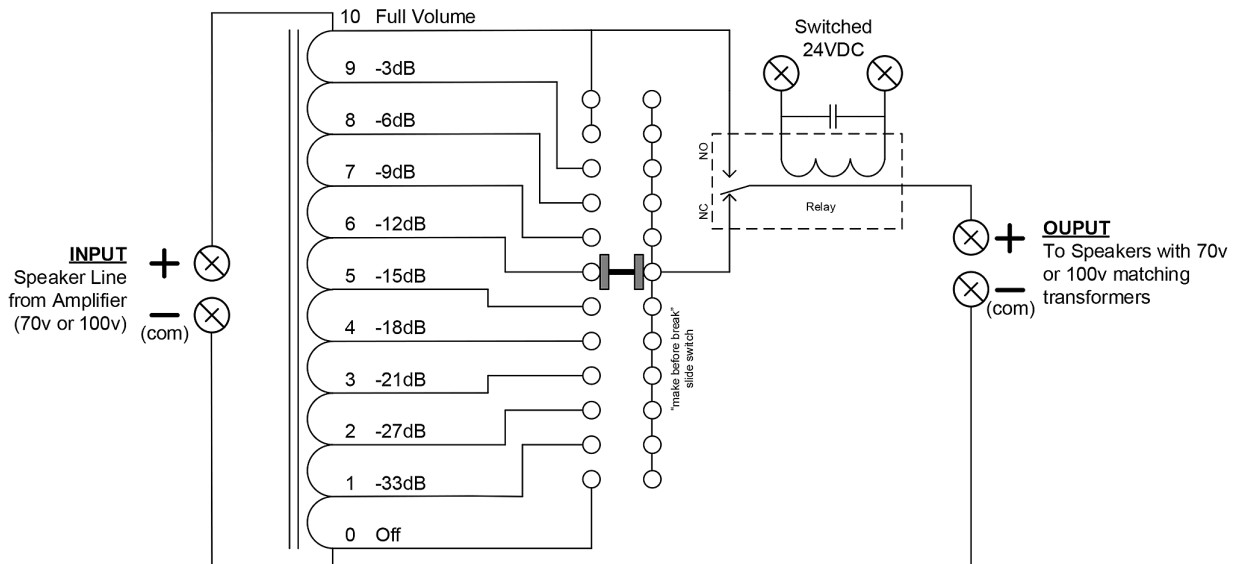

Schematic

Dimensions are inches and [mm] unless stated otherwise.