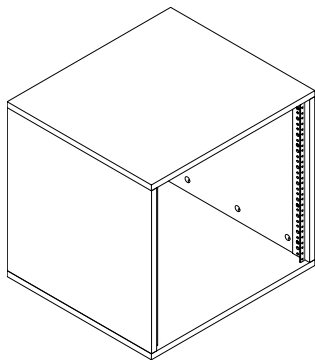

Optional

- The rack shall include a pair of rear mounting rails, Lowell #LLR-RRT-10.

LLR series summary

Model No.	Rack Units	Overall Depth	Usable Depth	Overall Height	Usable Height	Overall Width	Load Capacity	Fixed Rails
▶ LLR-1018-B	10 U	18.00 [457]	17.50 [445]	18.90 [480]	17.50 [445]	20.41 [518]	200 lbs	1 pr
LLR-1218-B	12 U	18.00 [457]	17.50 [445]	22.40 [569]	21.00 [533]	20.41 [518]	200 lbs	1 pr
LLR-1618-B	16 U	18.00 [457]	17.50 [445]	29.40 [747]	28.00 [711]	20.41 [518]	200 lbs	1 pr
LLR-2118-B	21 U	18.00 [457]	17.50 [445]	38.15 [969]	36.75 [933]	20.41 [518]	200 lbs	1 pr

Rack dimensions (rounded) – inches and [mm]; 1U = 1.75"