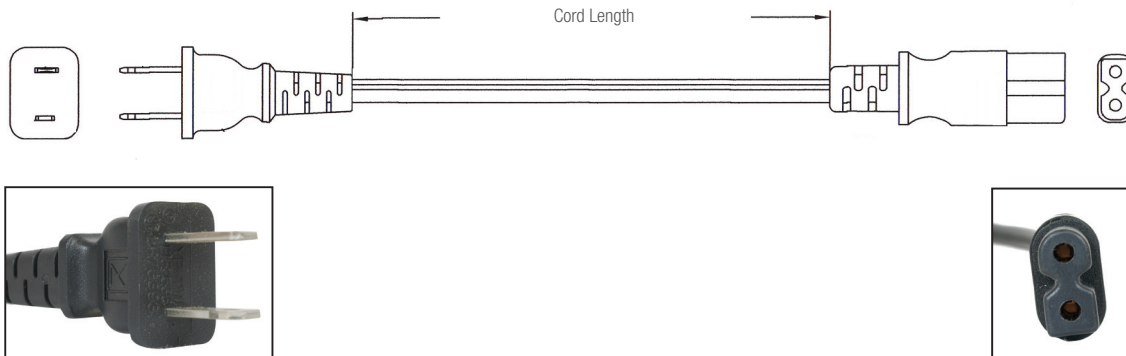

IEC power cords for satellite/cable use are available in 12-inch or 18-inch cord lengths.

DESCRIPTION:

Lowell satellite/cable power cords streamline installations by eliminating excess dangles and loops.

FEATURES:

- 18-gauge flat conductors terminated with an IEC 60320-C7 on one end and NEMA 1-15P straight plug on the other end
- 12-inch or 18-inch lengths
- Straight plug
- UL-listed in US and Canada
- Imported

A & E SPECIFICATIONS:

The power cord shall be Lowell satellite/cable IEC power cord model _____. It shall be an 18-gauge flat conductor that terminates with IEC 60320-C7 on one end, NEMA 1-15P straight plug on the other end. The power cord shall be UL-listed in the US and Canada.

TECHNICAL:

Series overview

Model	Description	Cord Length	Plug type	Quantity
IEC-12-SATX10	Lowell Satellite/Cable IEC power cord	12-inches	Straight	1 bag (10 cords)
IEC-18-SATX10	Lowell Satellite/Cable IEC power cord	18-inches	Straight	1 bag (10 cords)